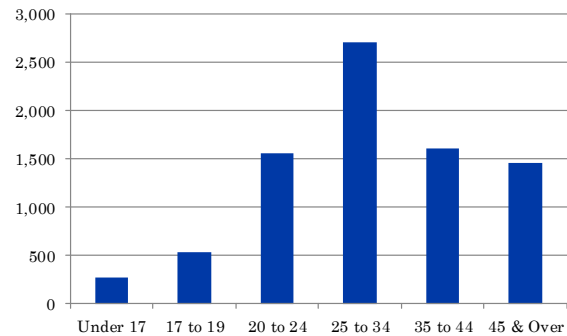

Bureau Brief—Community Dialogues on Race—Public Safety

Research in the Public Interest

Crime in the City of Worcester, 2014	
Incidents	134,617
Arrests	8,124
Traffic Accidents	8,770
Murder	7
Felony Assault	768
Non-Fatal Shootings	33
Stabbings/Slashings	125
Robberies	458
Breaking & Entering	1,648
Motor Vehicle Theft	458
Larceny from Motor Vehicle	1,461
Vandalism	1,776

Source: Worcester Police Department.

Total Arrests by Gender, 2014

Source: Worcester Police Department.

Total Arrests by Age, 2014

Source: Worcester Police Department.

Total Arrests by Race, 2014

Source: Worcester Police Department.