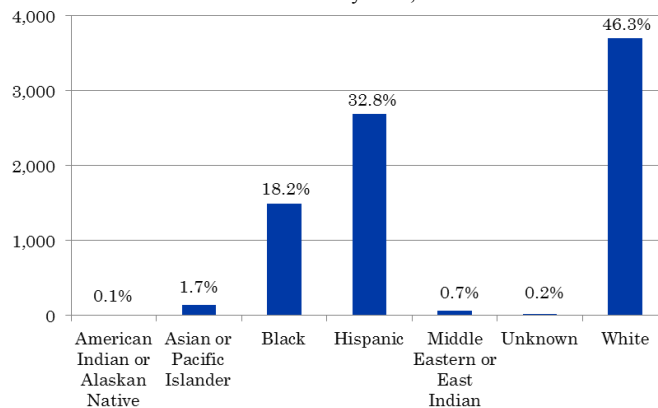

Bureau Brief—Community Dialogues on Race—Public Safety

Research in the Public Interest

Crime in the City of Worcester, 2014	
Incidents	134,617
Arrests	8,124
Traffic Accidents	8,770
Murder	7
Felony Assault	768
Non-Fatal Shootings	33
Stabbings/Slashings	125
Robberies	458
Breaking & Entering	1,648
Motor Vehicle Theft	458
Larceny from Motor Vehicle	1,461
Vandalism	1,776

Source: Worcester Police Department.

Total Arrests by Gender, 2014

Source: Worcester Police Department.

Total Arrests by Age, 2014

Source: Worcester Police Department.

Total Arrests by Race, 2014

Source: Worcester Police Department.