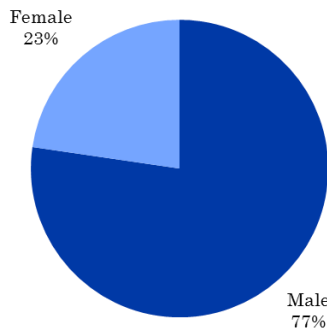

Bureau Brief—Community Dialogues on Race—Public Safety

Research in the Public Interest

Crime in the City of Worcester, 2014	
Incidents	134,617
Arrests	8,124
Traffic Accidents	8,770
Murder	7
Felony Assault	768
Non-Fatal Shootings	33
Stabbings/Slashings	125
Robberies	458
Breaking & Entering	1,648
Motor Vehicle Theft	458
Larceny from Motor Vehicle	1,461
Vandalism	1,776

Source: Worcester Police Department.

Total Arrests by Gender, 2014

Source: Worcester Police Department.

Total Arrests by Age, 2014

Source: Worcester Police Department.

Total Arrests by Race, 2014

Source: Worcester Police Department.